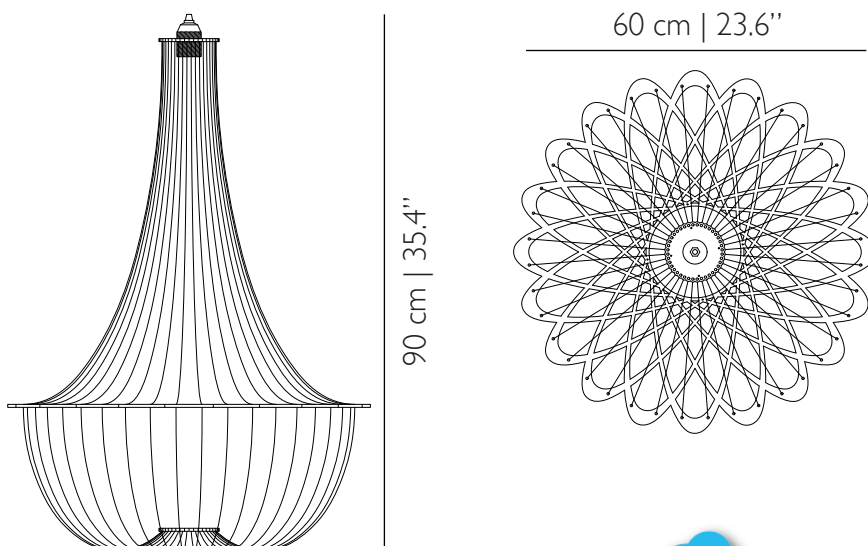

Available colours

- White spirograph
- Chrome beads
- White fabric electrical cable

- White spirograph
- Chrome beads
- Blue fabric electrical cable

- White spirograph
- Chrome beads
- Pink fabric electrical cable

Technical

E27 x I
60W max, type R63 (reflector spotlight bulb)
Cable length 1 m
Cable length >1 m on request
Chrome canopy

Packaging

Height 26 cm | 10.2"
Width 67 cm | 26.4"
Depth 70 cm | 27.6"

Colli 1/1
Product weight 1.5 kg | 3.3 lb
With packaging 2.1 kg | 4.6 lb

Cleaning instructions

Cloud Department recommends using a feather duster to remove any dust particles. If a stain persists use a soft damp cloth to gently rub the stained area.

Main dimensions

Cloud Department
Henriette Roland Holstlaan 161
2283 HE Rijswijk
The Netherlands

Bezoekadres:
Polakweg 8
2288 GG Rijswijk
The Netherlands

Phone +31 (0)70 326 39 41
Email hello@clouddept.com
Web www.clouddept.com