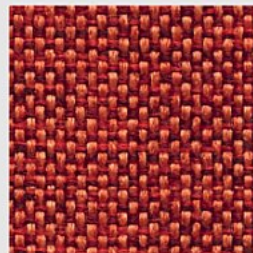

Uni colours scale 1:1

Printed colour and texture samples might vary from actual colours.

740 Orange Yellow Basic

738 Imperial Purple Basic

221 Olive Green Flashtex

226 Aqua Flashtex

222 Camel Flashtex

219 Sand Flashtex

217 Light Grey Flashtex

216 Dark Grey Flashtex

218 Black Flashtex

524 Burned Orange Mixed Dance

522 Brown Mixed Dance

515 Blue Nist

514 Black Nist

501 Sand Begum

503 Dark Brown Begum

631 Grey Classic

654 Camel Wool

653 Light Grey Wool

652 Dark Grey Wool

551 Brown Faunal

461 Brown Vintage Leather Look

582 Black Leather Look