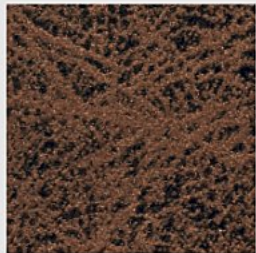

Uni colours scale 1:1

Printed colour and texture samples might vary from actual colours.

740 Orange Yellow Basic

738 Imperial Purple Basic

221 Olive Green Flashtex

226 Aqua Flashtex

222 Camel Flashtex

219 Sand Flashtex

217 Light Grey Flashtex

216 Dark Grey Flashtex

218 Black Flashtex

524 Burned Orange Mixed Dance

522 Brown Mixed Dance

515 Blue Nist

514 Black Nist

501 Sand Begum

503 Dark Brown Begum

631 Grey Classic

654 Camel Wool

653 Light Grey Wool

652 Dark Grey Wool

551 Brown Faunal

461 Brown Vintage Leather Look

582 Black Leather Look

588 White Leather Look