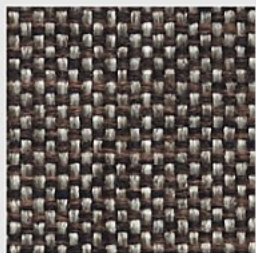

Uni colours scale 1:1

Printed colour and texture samples might vary from actual colours.

740 Orange Yellow Basic

738 Imperial Purple Basic

221 Olive Green Flashtex

226 Aqua Flashtex

222 Camel Flashtex

219 Sand Flashtex

217 Light Grey Flashtex

216 Dark Grey Flashtex

218 Black Flashtex

524 Burned Orange Mixed Dance

522 Brown Mixed Dance

515 Blue Nist

514 Black Nist

501 Sand Begum

503 Dark Brown Begum

631 Grey Classic

654 Camel Wool

653 Light Grey Wool

652 Dark Grey Wool

551 Brown Faunal

461 Brown Vintage Leather Look

582 Black Leather Look