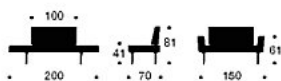

**ZEAL**

Design by Per Weiss 2011  
Original Innovation / All rights reserved

A small multifunctional resting place for your home

**Bed Size:**  
70 x 200 cm

**Comfort:**  
Pocket spring, see page 66

**Legs:** Dark stained wood and mat black powder coated steel

**Page 04:** Zeal sofa in dess. 216

**Page 05:** Zeal sofa in dess. 515

216

515

On stock in Denmark  
For more textile options, see page 67

On stock in Denmark options are shown in relation to each product