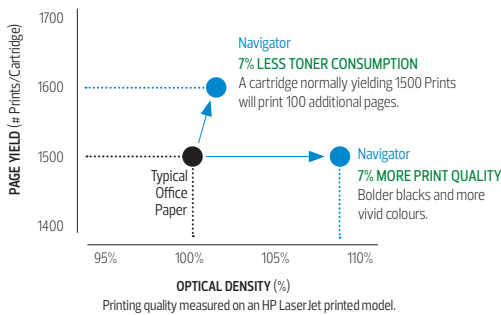

TRUSTED PERFORMANCE THAT ALWAYS DELIVERS.

Increased productivity. 99.99% paper jam-free. Fewer jams means lower cost per printed document.

Improved surface. Provides excellent printing quality whilst reducing toner consumption.

Navigator developed an improved surface which provides excellent printing quality. By improving toner adhesion and absorption, Navigator maximises print results - more printed sheets with the same cartridge.

Source: DPC Digital Printing Center

INCREASED PRODUCTIVITY PER DAY (8 HOURS)

STANDARD PAPER 5 JAMS / 10 000 SHEETS (4 BOXES)		
NAVIGATOR 1 JAM / 10 000 SHEETS (4 BOXES)	GAIN	23 min.
40 PAGES/MIN		
STANDARD PAPER 5 JAMS / 10 000 SHEETS		
NAVIGATOR 1 JAM / 10 000 SHEETS	GAIN	46 min.
80 PAGES/MIN		
STANDARD PAPER 5 JAMS / 10 000 SHEETS		
NAVIGATOR 1 JAM / 10 000 SHEETS	GAIN	78 min.
135 PAGES/MIN		

The certified performance of Navigator means that it jams once every 10 000 sheets, as opposed to 5 jams of other office papers. Taking into consideration that a paper jam can take up to 3 minutes to solve (Source: Xerox), depending on the type of printing equipment of photocopier used, this can translate in a potential gain in productivity.